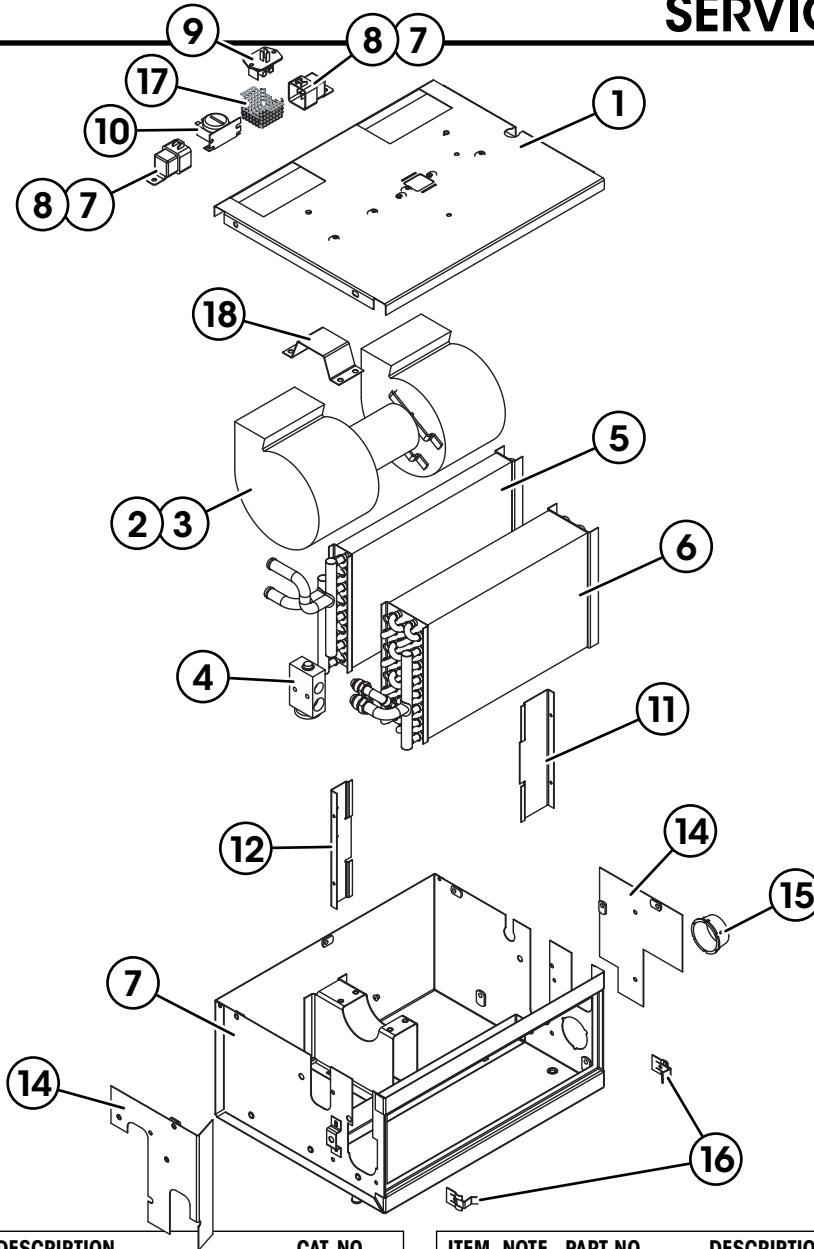

# Heater Air Conditioner Model R-9520-0

## SERVICE PARTS LIST

ITEM	NOTE	PART NO.	DESCRIPTION	CAT. NO.
1		RD-3-8928-OP	Cover Assembly- Housing	
2		RD-3-7383-OP	Motor Blower Assembly- 12v	
3		RD-3-7383-1P	Motor Blower Assembly- 24v	
4		RD-5-7015-OP	Expansion Valve	71R8321
5		RD-1-2006-OP	Heater Core Assembly	76R3465
6		RD-2-5772-OP	Evaporator Core Assembly	
7		RD-5-6690-OP	Relay- 12v Metri-Pac	71R1902
8		RD-5-6693-OP	Relay- 24v Metri-Pac	71R1904
9		RD-5-3647-OP	Resistor- Speed Control	71R1450
10		RD-5-4531-24P	Thermostat	71R3200
11		RD-3-7696-OP	Retainer- Core & Evaporator	

ITEM	NOTE	PART NO.	DESCRIPTION	CAT. NO.
12		RD-3-9884-OP	Retainer- Core & Evaporator	
13		RD-3-7697-OP	Cover Assembly- Reversed Plumbing	
14		RD-3-8934-OP	Cover- Plumbing	
15		RD-5-4487-OP	Adapter- Hose, 2" Diameter	
16		RD-5-6239-OP	Snap Fastener	
17		RD-3-8113-OM	Guard- Resistor	
18		RD-3-3174-OP	Retainer- Motor	
19	A	RD-5-8076-1P	Air Filter	76R5360M
20	B	RD-3-10111-OP	Plenum Cover w/ Louvers	72R4536
21	B	RD-3-10112-OP	Air Outlet	72R4537